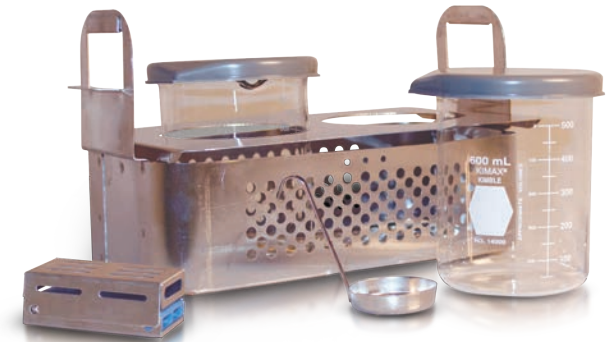

BA Ulticlean BASE450

Accessory kit for BASE400/BASE410 Ulticlean

Includes the following:

Full basket, Positioning cover, Half positioning cover,

2 x 600ml beakers, Bur box, Bur tray.

BASE450
£176